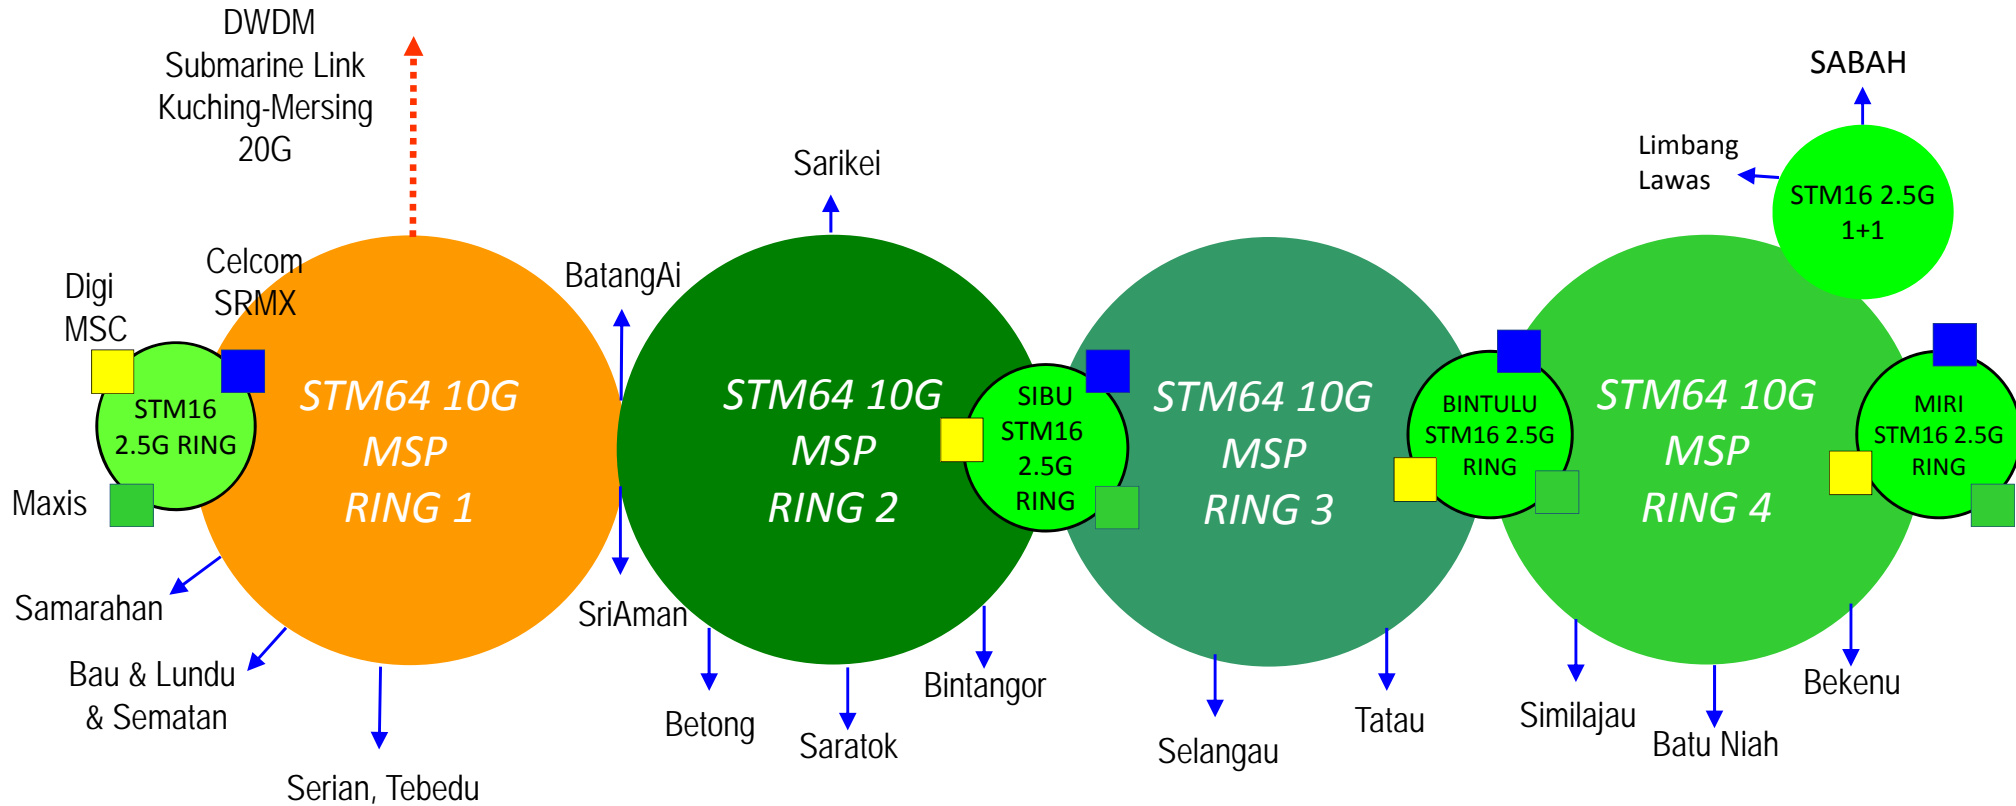

Sacofa Sdn Bhd

Fiber Network – DWDM Submarine Cable Link and NGN SDH onland fiber network

KUCHING POPS– WISMA SESCO, WISMA SABERKAS, BINAMAS, KING CENTRE, BATU KAWA MJC, WISMA BUKIT MATA KUCHING, TITANIUM, ILP SAMARAHAN, KOTA SAMARAHAN, SEJINGKAT, SAMAJAYA, WISMA BAPA MALAYSIA, PUSTAKA, SATOK AREA, STAMPIN AREA, DAMAI - SANTUBONG